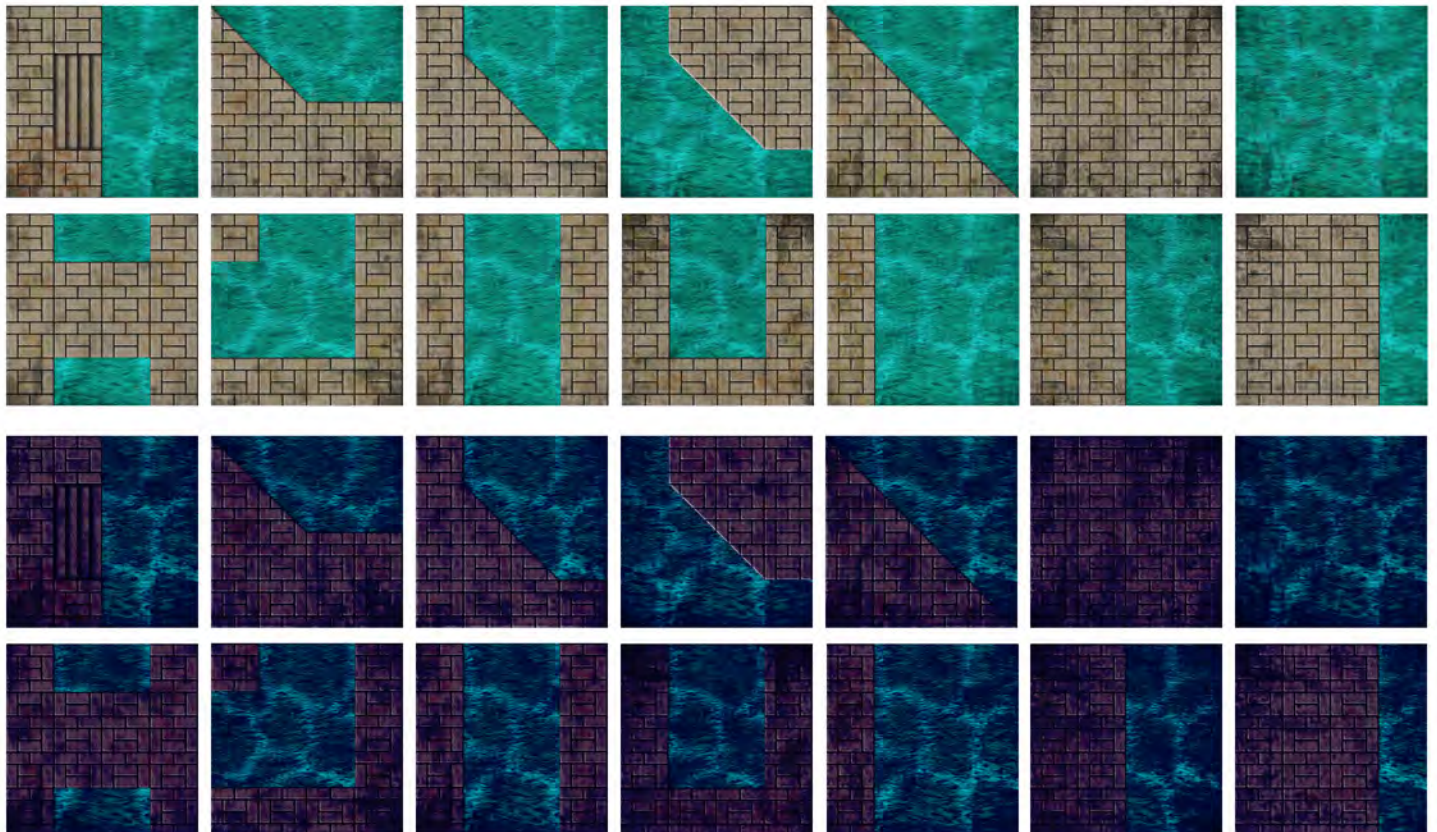

# La Serenissima

Tile Set

Create your own streets of Venice!

Day and night versions!

Large and small canals!

For use with any 30 mm or 15 mm Tabletop or RPG...

Two tiles per page, print what you need, mount on chipboard or foamcore, create thousands of variations..